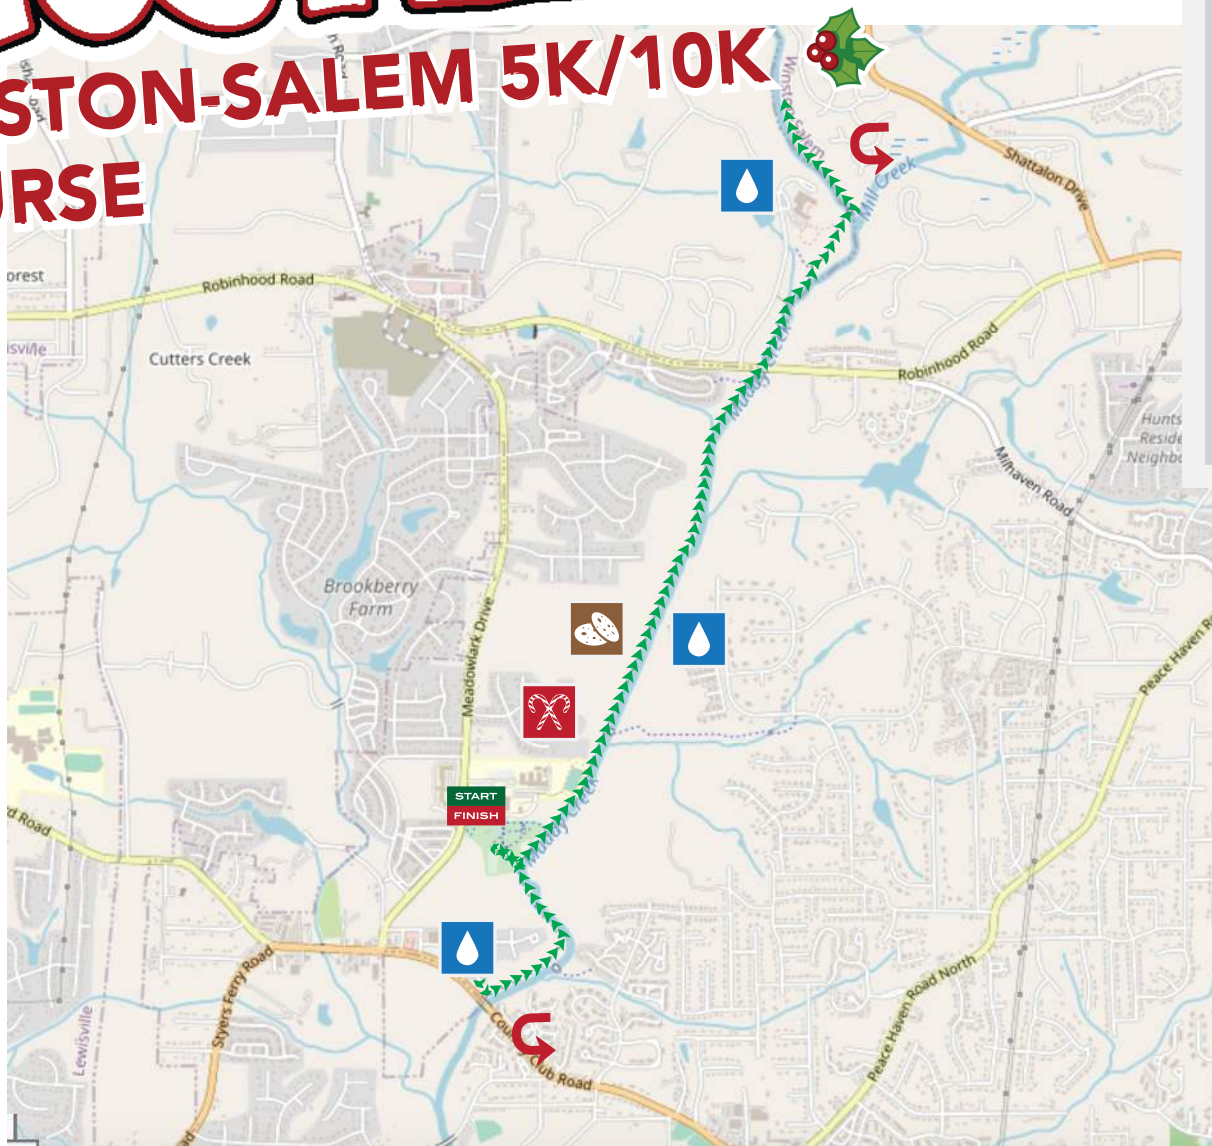

Santa HUSTLE

WINSTON-SALEM 5K/10K COURSE

- # MILE MARKERS
- START/FINISH
- WATERSTATION
- COOKIE STATION
- CANDY STATION
- TURNAROUND

Race Starts at Jamison Park and is an "out and back"

There will be a water station at each turnaround.