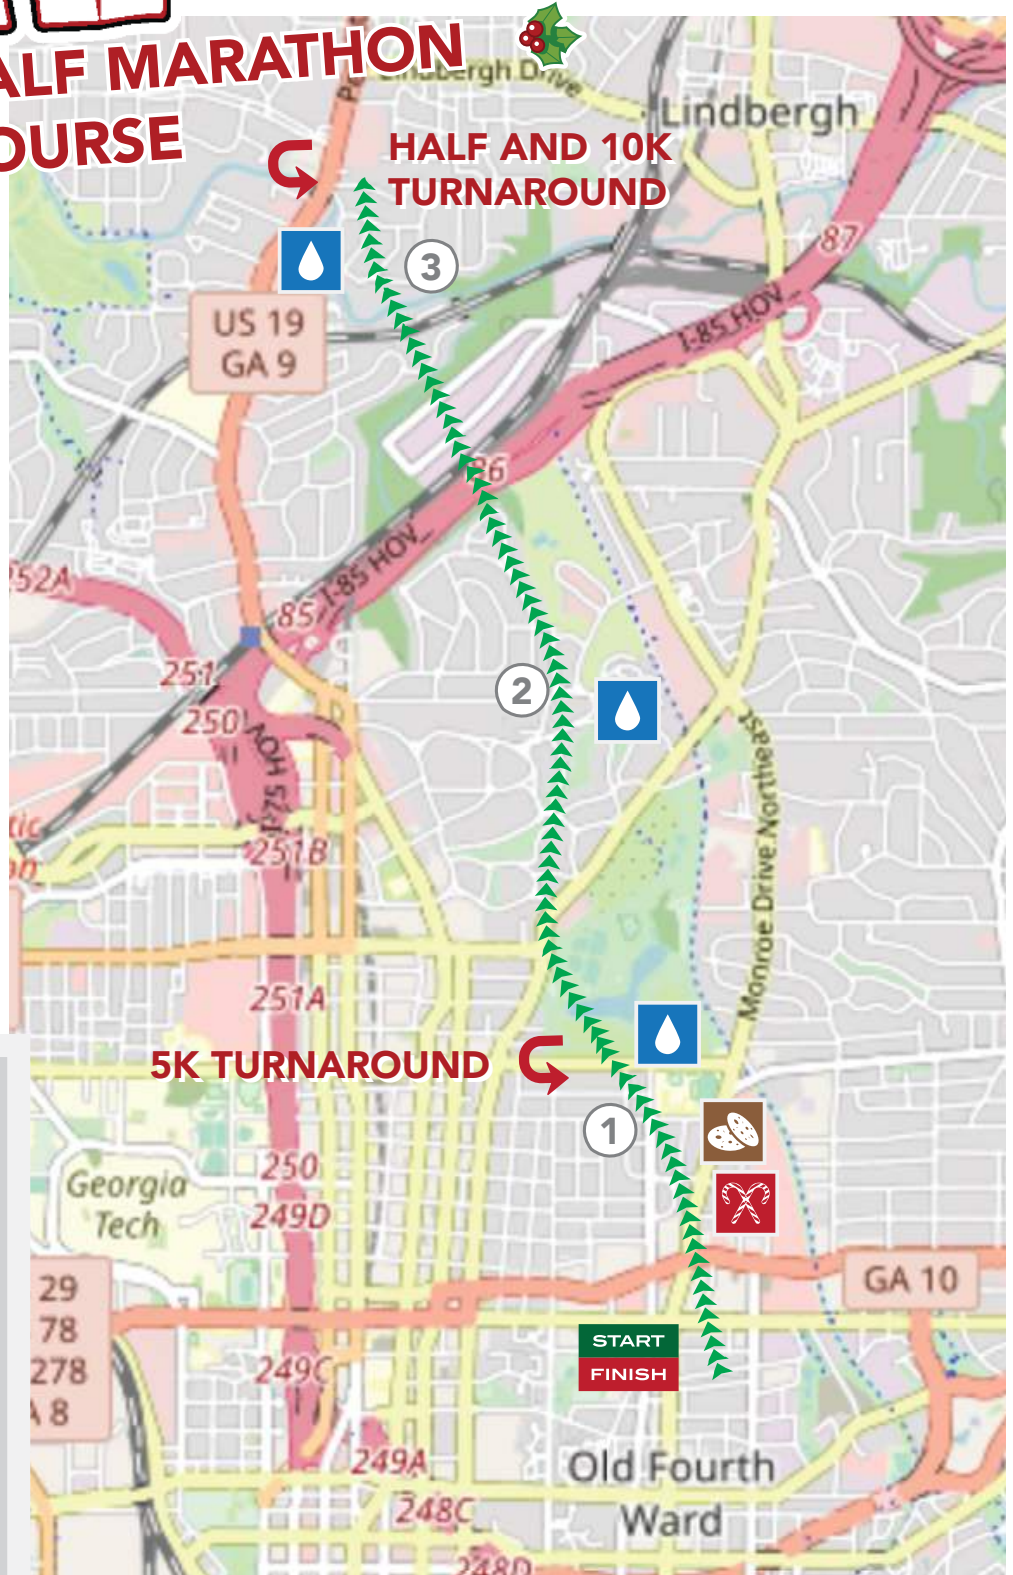

Santa HUSTLE

ATLANTA HALF MARATHON 10K & 5K COURSE

- # MILE MARKERS
- START FINISH START/FINISH
- WATERSTATION
- COOKIE STATION
- CANDY STATION
- TURNAROUND

ALL RACES ARE OUT AND BACK
HALF MARATHON IS 2 X 10K